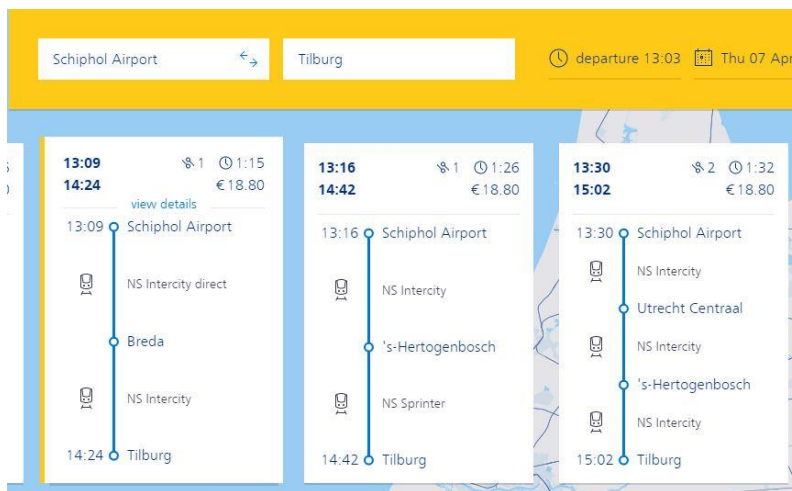

Eduroam is available on campus.

Practical information

How to get to Tilburg

From Schiphol Airport to take the train to Tilburg. The screenshot below shows there are 3 options. Go to <http://www.ns.nl/en/journeyplanner/#/> for the exact timetable that fits your travel schedule

Costs:

Single 2nd class - €18.80 (OV-chip card) or €19.80 (disposable ticket), [more information on OV-chip card](#)

Hotel Mercure Tilburg

Hotel Mercure is located in the city center of Tilburg at a 10-15 mins walking distance from the Tilburg train station (see also <http://www.mercure-tilburg.nl/site/EN/home/>).