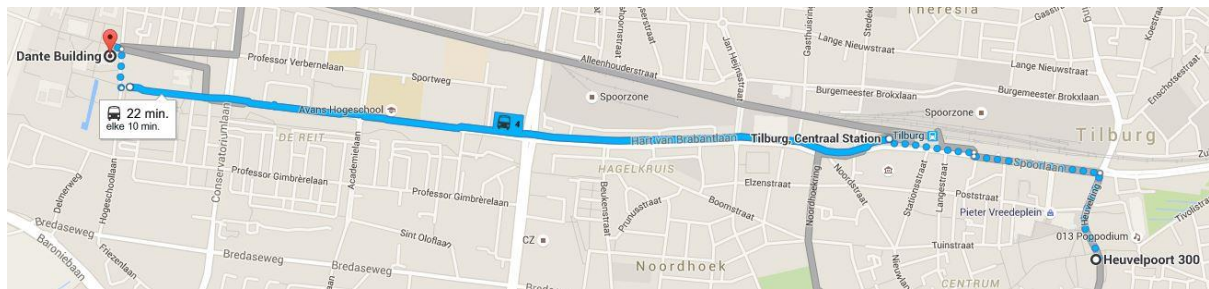

Costs:

Single 2nd class - €18.80 (OV-chip card) or €19.80 (disposable ticket), [more information on OV-chip card](#)

Hotel Mercure Tilburg

Hotel Mercure is located in the city center of Tilburg at a 10-15 mins walking distance from the Tilburg train station (see also <http://www.mercure-tilburg.nl/site/EN/home/>).

How to get from Hotel Mercure to Tilburg University

[Click here](#) to see this route in Google maps

The workshop will take place in Dante Building, Room DZ 007 (ground floor).

Campus map

<https://www.tilburguniversity.edu/contact/campus-map/>

Contact

Campus map

- Academia building
- Cobbenhagen building
- **Dante building**
- Esplanade building
- Faculty Club
- Goossens building
- Koopmans building
- Library building
- Montesquieu building
- Olympia building
- Prisma building
- Restaurant building
- Simon building
- Tias building
- Vigilant building
- Warande building
- Zwijsen building
- Maranatha Student church