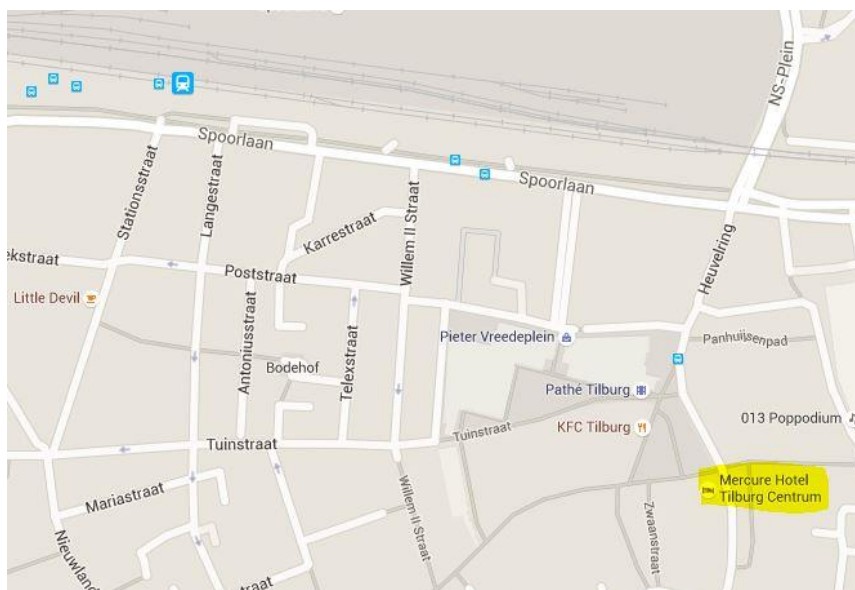

Costs:

Single 2nd class - €18.80 (OV-chip card) or €19.80 (disposable ticket), [more information on OV-chip card](#)

Hotel Mercure Tilburg

Hotel Mercure is located in the city center of Tilburg at a 10-15 mins walking distance from the Tilburg train station (see also <http://www.mercure-tilburg.nl/site/EN/home/>).