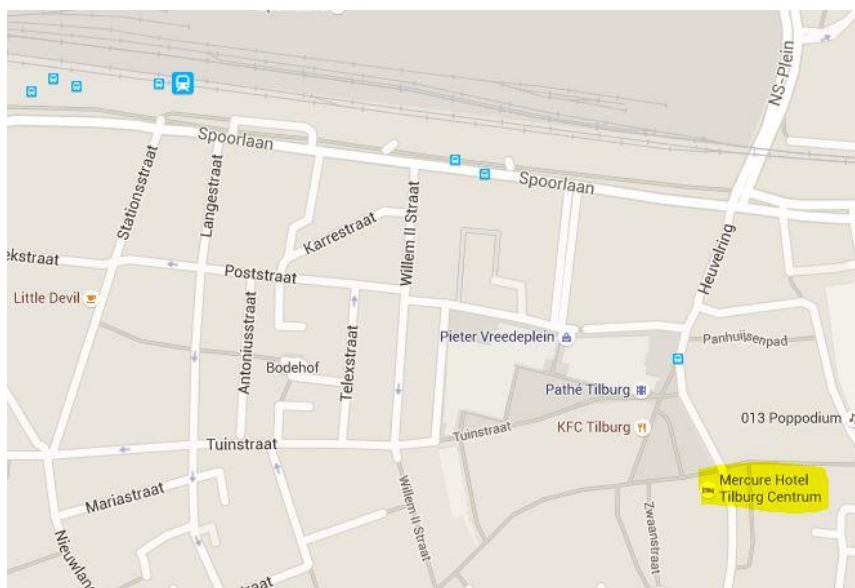

Costs:

Single 2nd class - €18.80 (OV-chip card) or €19.80 (disposable ticket), [more information on OV-chip card](#)

Hotel Mercure Tilburg

Hotel Mercure is located in the city center of Tilburg at a 10-15 mins walking distance from the Tilburg train station (see also <http://www.mercure-tilburg.nl/site/EN/home/>).