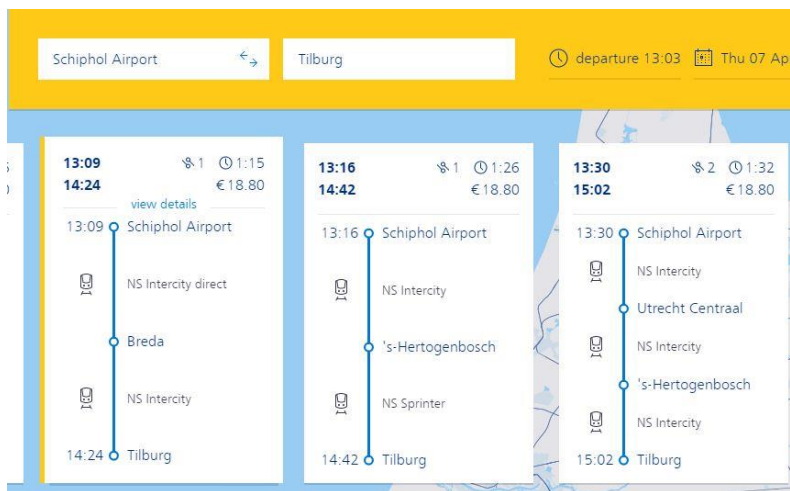

Eduroam is available on campus.

Practical information

How to get to Tilburg

From Schiphol Airport to take the train to Tilburg. The screenshot below shows there are 3 options. Go to <http://www.ns.nl/en/journeyplanner/#/> for the exact timetable that fits your travel schedule

Costs:

Single 2nd class - €18.80 (OV-chip card) or €19.80 (disposable ticket), [more information on OV-chip card](#)

Hotel Mercure Tilburg

Hotel Mercure is located in the city center of Tilburg at a 10-15 mins walking distance from the Tilburg train station (see also <http://www.mercure-tilburg.nl/site/EN/home/>).